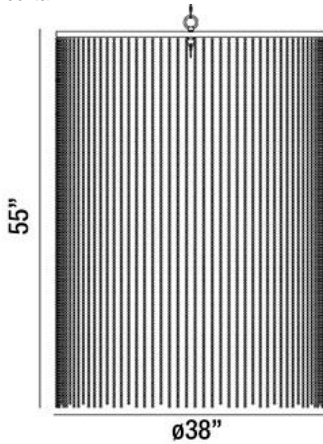

BULB DETAILS

Options Available

ITEM NO.	FINISH	SHADE
26630-014	Bronze	Bronze
26630-021	Chrome	Chrome

Trimable beaded curtain